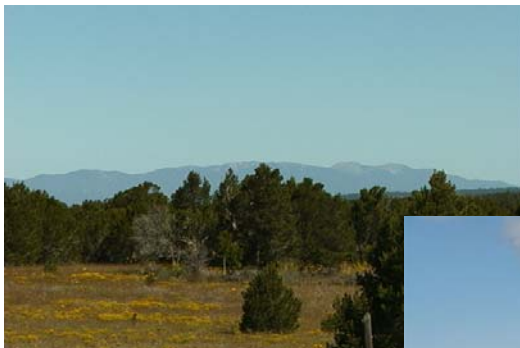

Tracts priced from
$95,000.00 to $145,000.00