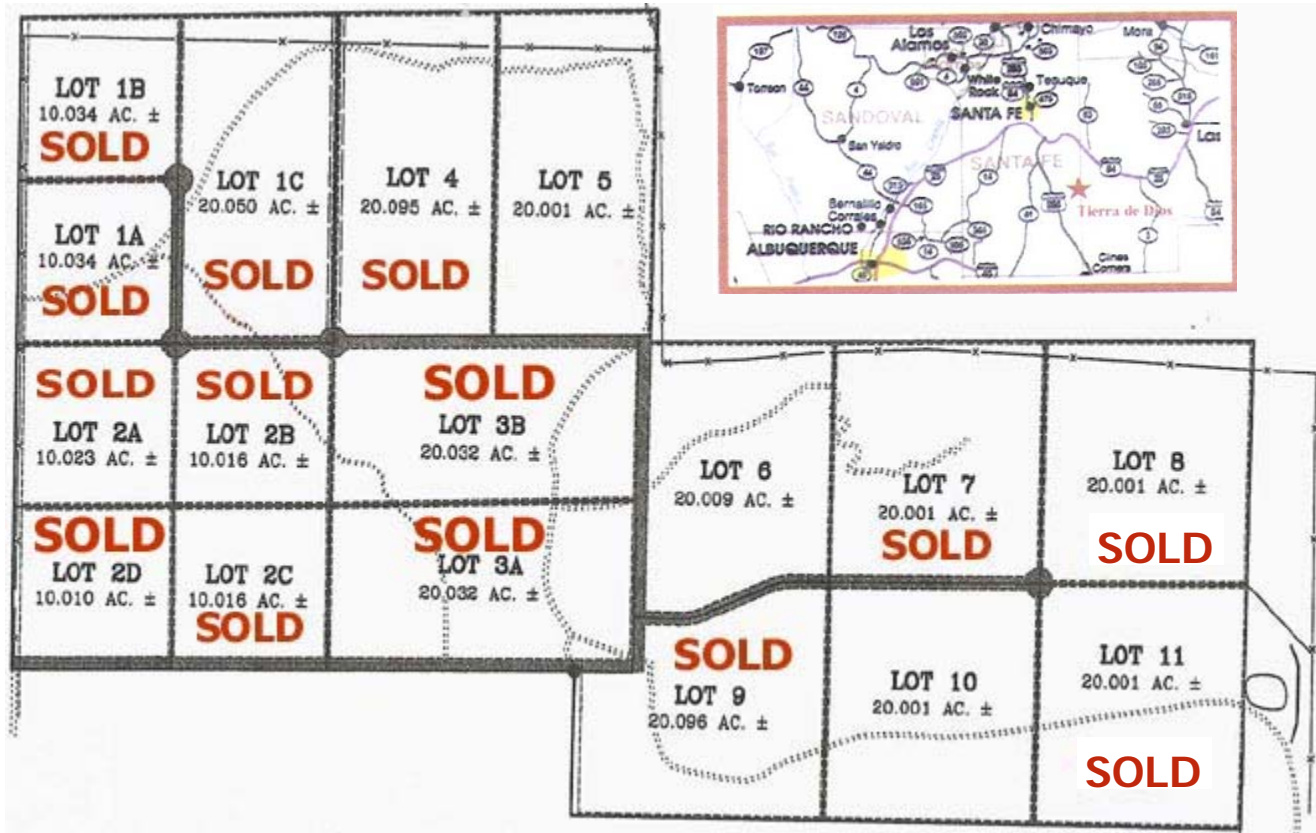

Borders Santa Fe National Forest and  
State Lands of New Mexico.

Tracts Priced from  
\$95,000.00 to \$145,000.00

Financing available

Horseback Riding

Great Views!

Hiking!

- ★ Private Gated Entrance
- ★ Majestic Views of the Sangre de Cristo Mountains
- ★ Underground Utilities
- ★ Magnificent Trees (some estimated 2000 Yrs +)
- ★ Scattered rolling grassy meadows
- ★ Horse Riding Trails
- ★ Adjacent to State Lands of New Mexico
- ★ Hiking
- ★ Adjacent to Santa Fe National Forest
- ★ Homeowner's Covenants
- ★ Ideal for Horses
- ★ Well maintained internal roads

visit our web site: [www.southwestfineproperties.com](http://www.southwestfineproperties.com)

Tracts priced from  
\$95,000.00 to \$145,000.00